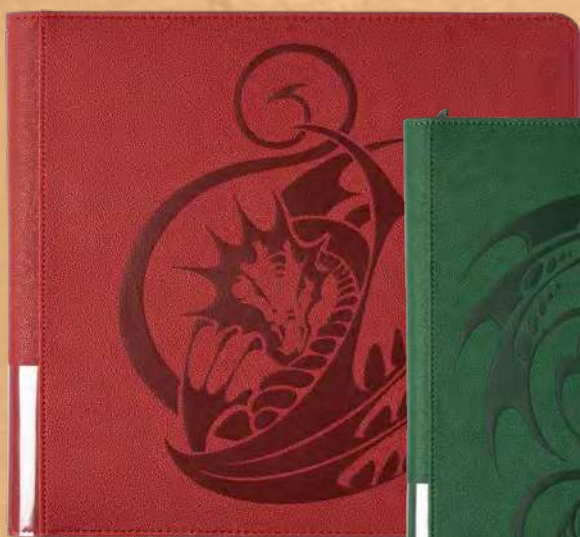

STITCHED EDGES

STRONG ZIPPER

SPINE POCKET

For personalization and keeping track of your collection.

SOFT, PADDED COVER

D-RING LOCK

Reliable D-ring locking mechanism allows for easy exchange of pocket pages.

Dragon Skin™

ZIPSTER BINDERS & PORTFOLIOS

The ultimate way to protect and display your collection. The Dragon Skin Binders and Portfolios feature our unique, tactile Dragon Skin material in three colors. The custom-designed Pocket Pages store your cards perfectly, whether they are sleeved or unsleeved, and make it easy for you to flip through or display your favorite cards.