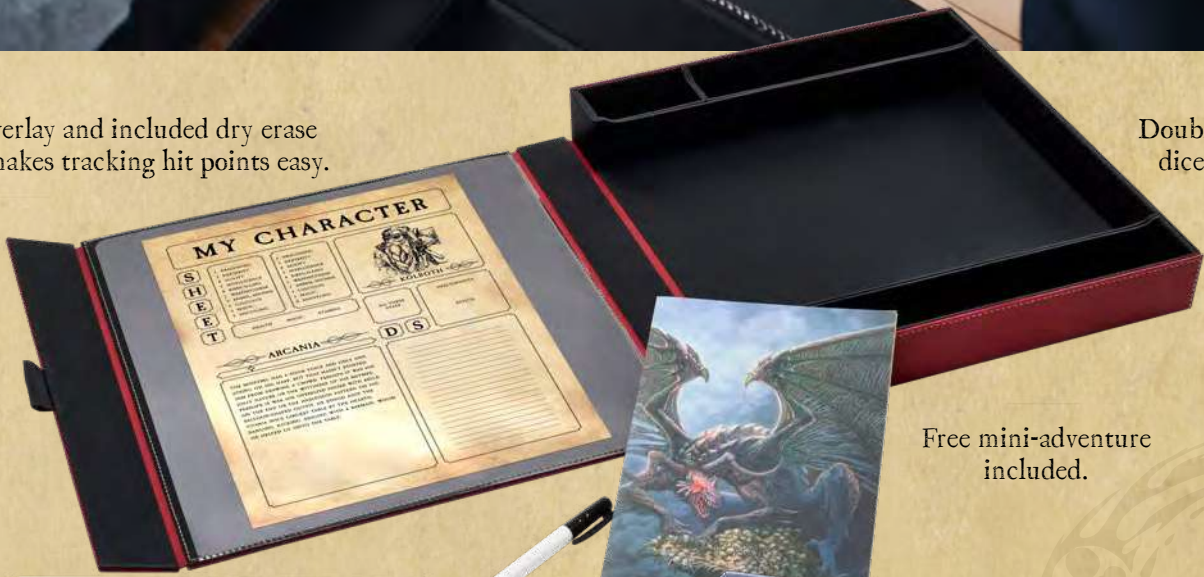

GAME MASTER COMPANION
Accessory box and GM screen

LEVEL UP YOUR RPG EXPERIENCE

The top of the GM Screen features a built-in initiative tracker that can hold monster and stat cards.

18 reusable cards and a dry erase marker included so you can represent monsters and player characters.

Large panels with inner pockets to customize your GM screen.

Securely close your GM screen with the included carrying strap.

Sturdy box with room for dice, books, cards and more. The GM screen wraps around the box securely with a strong magnetic closure.

AT-50011 | IRON GREY
AT-50012 | MIDNIGHT BLUE
AT-50014 | BLOOD RED

PLAYER COMPANION

Accessory box and dice tray

INCLUDED IN THE BOX:

- Dry erase marker
- Dragon Shield mini-adventure

Clear overlay and included dry erase marker makes tracking hit points easy.

Doubles as a dice tray.

Free mini-adventure included.

Smart device holder.

Safe storage for miniatures, dice, RPG books and other accessories.

Tough Dragon Skin™ exterior.

“Atebeck” by Kate Becker – Player’s Choice