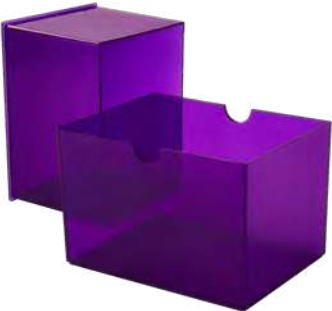

The Strongbox fits inside large Nest boxes and Magic Carpets.

Strongbox fits:

- 118 cards in Dragon Shield Matte Sleeves.
- 101 cards in regular Perfect Fit and Dragon Shield Matte Sleeves.
- 94 cards in Sealable Perfect Fit and Dragon Shield Matte Sleeves.

Boxes with solid colors

Black
STRONG BOX | AT-20002

Silver
STRONG BOX | AT-20008

Gold
STRONG BOX | AT-20006

Boxes with transparent colors

Clear
STRONG BOX | AT-20001

Blue
STRONG BOX | AT-20003

Green
STRONG BOX | AT-20004

Red
STRONG BOX | AT-20007

Purple
STRONG BOX | AT-20009

Card Albums

BINDERS AND PORTFOLIOS

The ultimate way to protect and display your collection – the Dragon Shield Binders and Portfolios with our custom designed Pocket Pages perfectly store your cards, sleeved or unsleeved, making it easy for you to flip through or display your favorite cards.