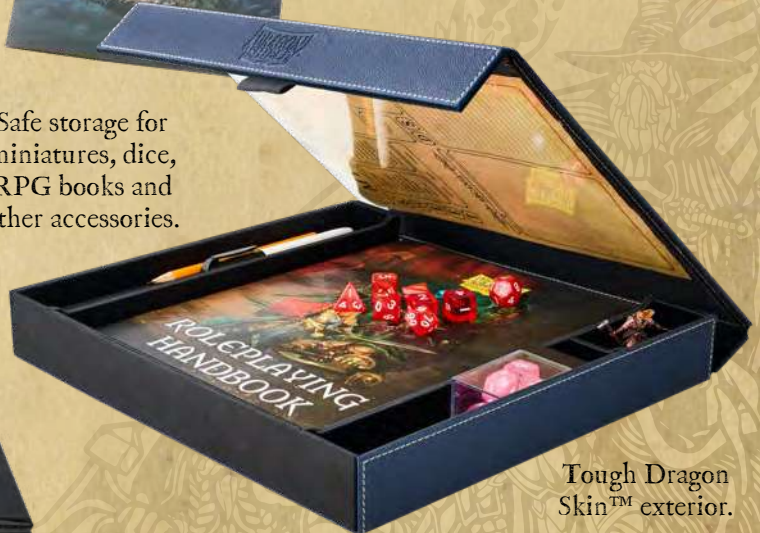

GAME MASTER COMPANION
Accessory box and GM screen

LEVEL UP YOUR RPG EXPERIENCE

The top of the GM Screen features a built-in initiative tracker that can hold monster and stat cards.

18 reusable cards and a dry erase marker included so you can represent monsters and player characters.

Large panels with inner pockets to customize your GM screen.

Securely close your GM screen with the included carrying strap.

Sturdy box with room for dice, books, cards and more. The GM screen wraps around the box securely with a strong magnetic closure.

AT-50011 | IRON GREY
AT-50012 | MIDNIGHT BLUE
AT-50014 | BLOOD RED

PLAYER COMPANION

Accessory box and dice tray

INCLUDED IN THE BOX:

- Dry erase marker
- Dragon Shield mini-adventure

Clear overlay and included dry erase marker makes tracking hit points easy.

Doubles as a dice tray.

Free mini-adventure included.

Smart device holder.

Safe storage for miniatures, dice, RPG books and other accessories.

Tough Dragon Skin™ exterior.

“Atebeck” by Kate Becker – Player’s Choice