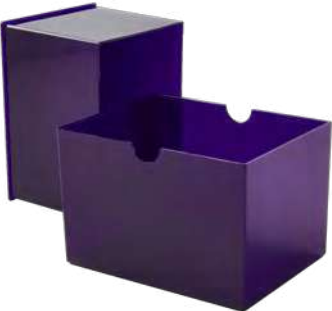

The Strongbox fits inside large Nest boxes and Magic Carpets.

Strongbox fits:

- 118 cards in Dragon Shield Matte Sleeves.
- 101 cards in regular Perfect Fit and Dragon Shield Matte Sleeves.
- 94 cards in Sealable Perfect Fit and Dragon Shield Matte Sleeves.

Boxes with solid colors

Black
STRONG BOX | AT-20002

Silver
STRONG BOX | AT-20008

Gold
STRONG BOX | AT-20006

Boxes with transparent colors

Clear
STRONG BOX | AT-20001

Blue
STRONG BOX | AT-20003

Green
STRONG BOX | AT-20004

Red
STRONG BOX | AT-20007

Purple
STRONG BOX | AT-20009

Card Albums

BINDERS AND PORTFOLIOS

The ultimate way to protect and display your collection – the Dragon Shield Binders and Portfolios with our custom designed Pocket Pages perfectly store your cards, sleeved or unsleeved, making it easy for you to flip through or display your favorite cards.