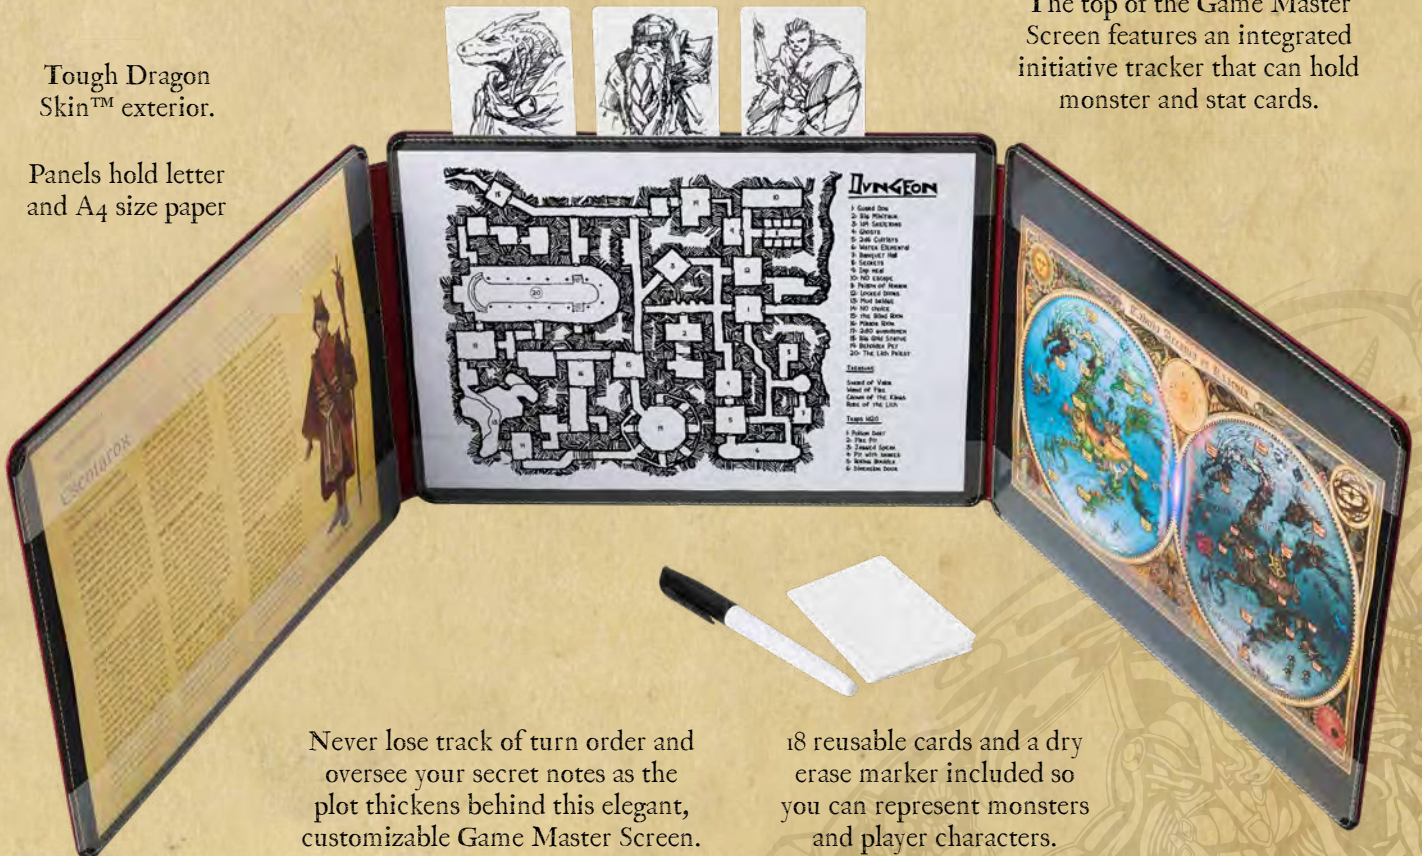

ROLEPLAYING | LEVEL UP YOUR RPG EXPERIENCE

UNFOLD ADVENTURE

*Let epic stories unfold as brave
adventurers dive into your world of
grand quests and exploration.*

INCLUDED IN THE BOX:

- Dry erase marker
- 18 reusable plastic cards
- Dragon Shield mini-adventure

AT-50021 | IRON GREY
AT-50022 | BLOOD RED

GAME MASTER SCREEN

3 panels, endless adventures

Tough Dragon Skin™ exterior.

Panels hold letter and A4 size paper

The top of the Game Master Screen features an integrated initiative tracker that can hold monster and stat cards.

Never lose track of turn order and oversee your secret notes as the plot thickens behind this elegant, customizable Game Master Screen.

18 reusable cards and a dry erase marker included so you can represent monsters and player characters.

GAME MASTER COMPANION
Accessory box and GM screen

LEVEL UP YOUR RPG EXPERIENCE

The top of the GM Screen features a built-in initiative tracker that can hold monster and stat cards.

18 reusable cards and a dry erase marker included so you can represent monsters and player characters.