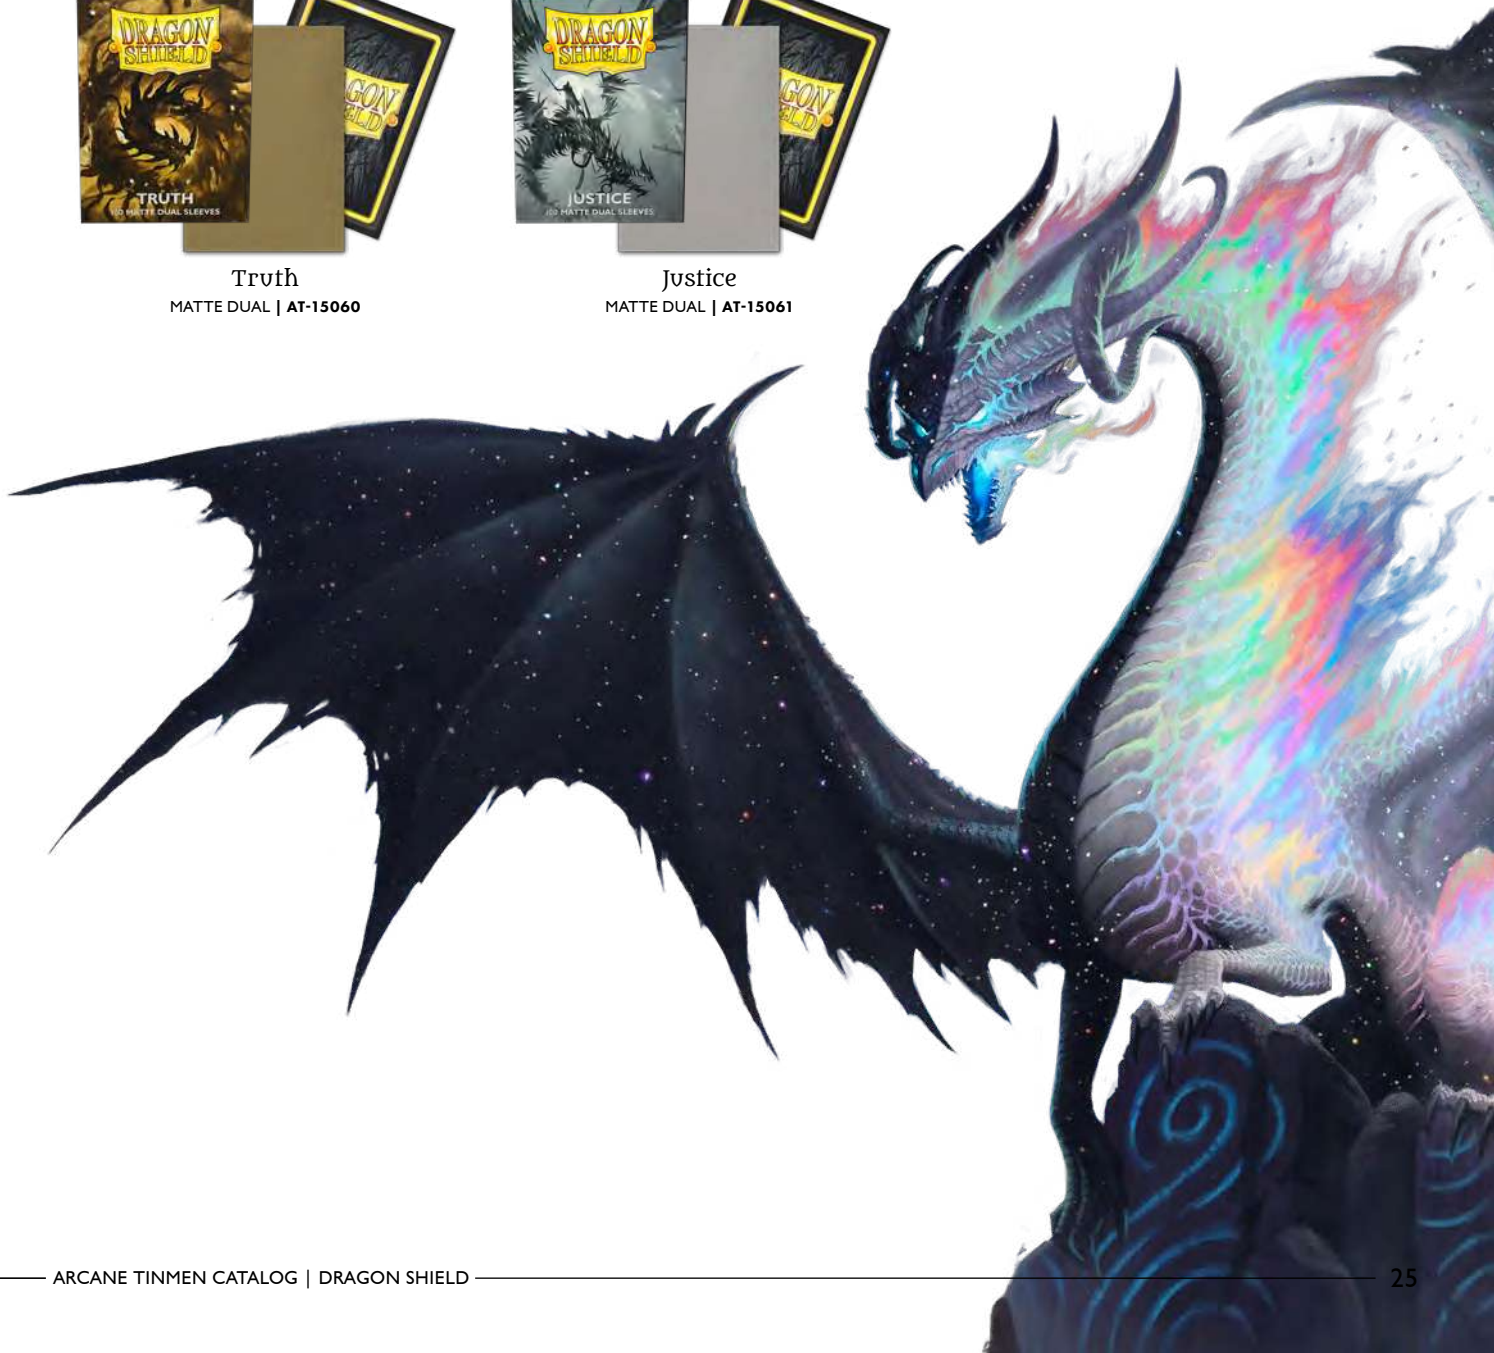

“The Pandragon” by Galih Muhammad – Found on Art sleeve.

Dragon Shield Art Sleeves feature unparalleled quality due to the state-of-the-art printing techniques used in production. Art is printed directly onto the sleeve which avoids whitening edges, peeling images, cracks, or creases while ensuring the durability of the print.