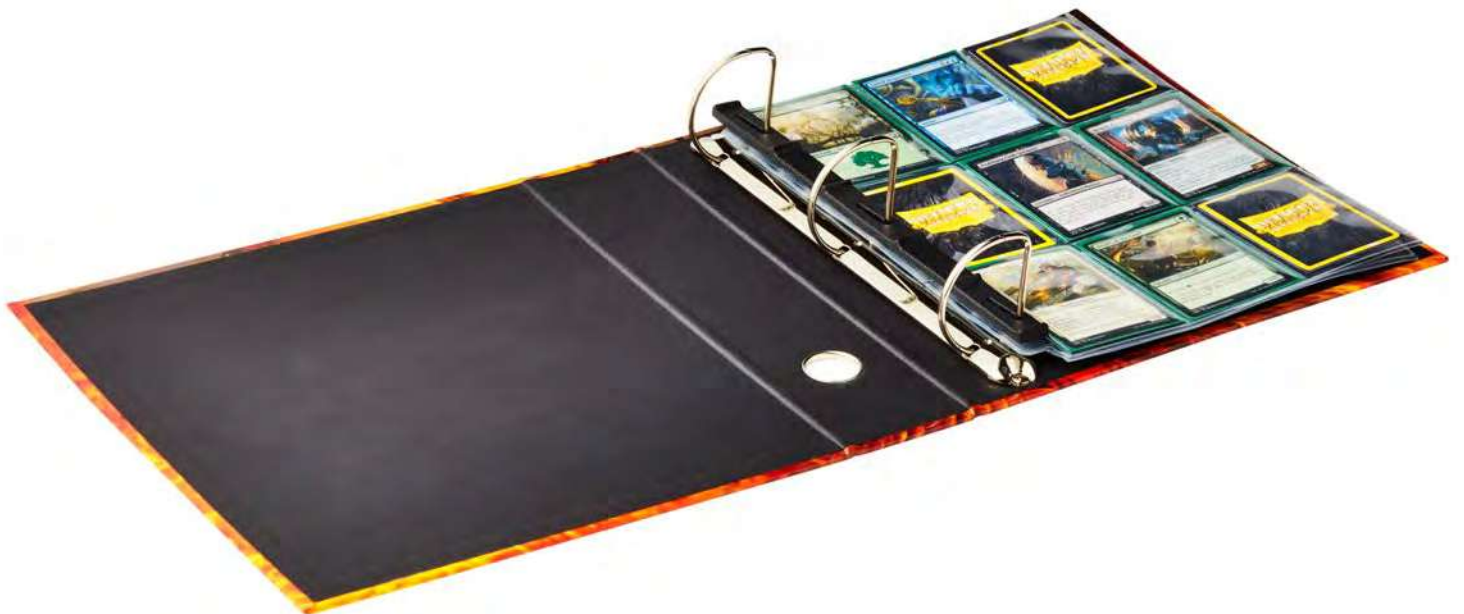

Slipcase Binder

The ultimate way to protect and display your collection. Looks great on any gamer's shelf or in your personal cardboard treasury. The sturdy case ensures that the binder doesn't fall over on the shelf – and reserves the shelf space when you take out the binder.

- Smooth fitted binder of the highest quality.
- Solid, three-point D-ring mechanism.
- Compressor bar included to keep your pages in check.
- 3mm thick slipcase ensures your binder stays in pristine quality year after year.
- Tough, yet easy-to-clean high-gloss print.
- Spectacular dragon artwork, depicting a unique, dynamic world.
- Original, collectible stories included.

'Procul'
SLIPCASE BINDER | AT-33505